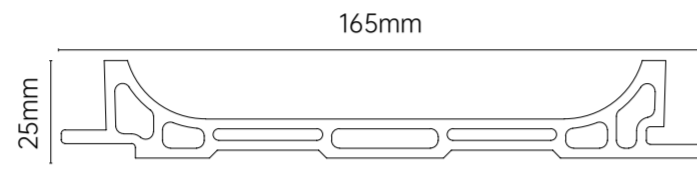

适用场景 Application Scenarios

室内墙面装饰
Indoor Wall Decoration

高端商业及住宅空间
High-end commercial and residential spaces

M1025 玛格线 Decor panel

M1025 玛格线 Decor panel

长度: 3m/支 Length: 3m per piece

洽谈区: M1025 玛格线 +MH-3021
Negotiation Area: M1025 Decor Panel + MH-3021

M1525 玛格线 Decor panel

长度：3m/支 Length: 3m per piece

中古卧室：M1525 玛格线 + MH-686c + MH-201
Retro Chinese Style Room: M1525 Decor Panel+ MH-686c + MH-201

中古卧室：M1525 玛格线 +MH-686c+MH-201
Retro Chinese Style Room: M1525 Decor Panel+ MH-686c + MH-201