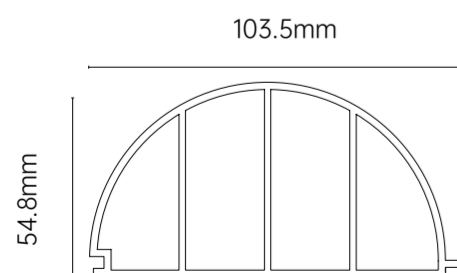

2135- 弓弦线 Decor panel

客厅：2135- 弓弦线 +MH-686C
Living room: 2135-Decor Panel + MH-686C

自助餐厅: M1055 云柱 +MH-324M
Buffet restaurant: Decor Panel+ MH-324M

M1055 云柱 Decor panel

长度: 3m/ 支 Length: 3m per piece

M1055 云柱 Decor panel