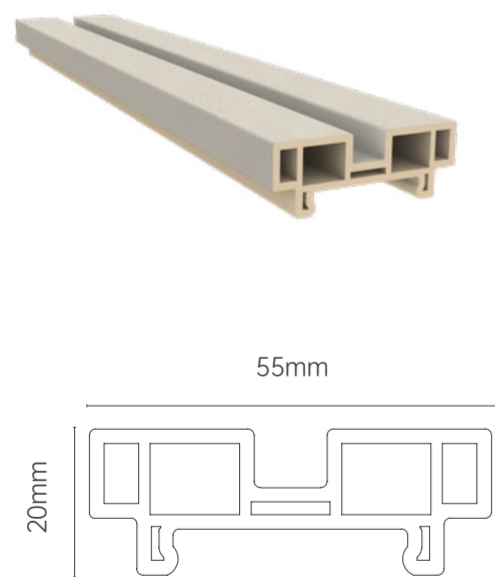

149 子母格栅 Decor panel

S159 实心格栅 Decor panel

S140 实心格栅 Decor panel

S1516 实心格栅 Decor panel

G55 骨骼线 Decor panel

长度: 3m/支 Length: 3m per piece

G55 骨骼线 Decor panel

餐厅: G55 骨骼线 + 样品色 079
Retro Room: G55 Decor Panel + 079