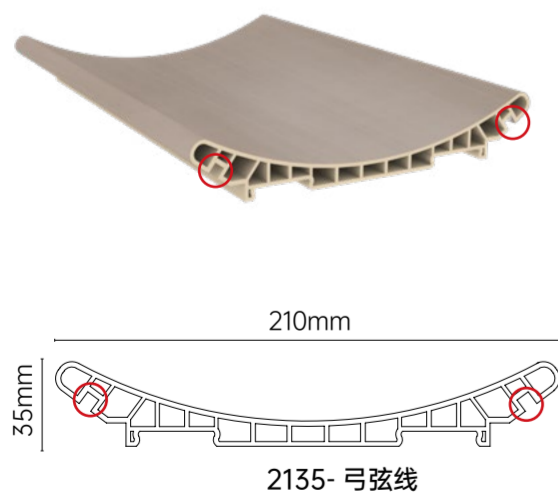

2135- 弓弦线 Decor panel

长度：3m/ 支 Length: 3m per piece

隐光结构 · 灵动光影

Concealed Lighting · Dynamic Glow

— 预留 5mm LED 灯带槽位，无需二次开槽，轻松打造氛围光效
— 5mm LED strip channel pre-reserved, no secondary grooving needed. Easily create ambient lighting effects.

见光不见灯：灯带隐藏于结构之内，光线均匀透出，营造悬浮、柔和的照明效果。
Light visible, strip hidden: The LED strip is concealed within the structure. Light emits evenly, creating a floating and soft illumination.

安装极简：灯带卡入即固定，配合低压驱动器，实现安全、低热的光环境。
Tool-free installation: The strip snaps into place securely. With a low-voltage driver, it delivers safe, low-heat lighting.