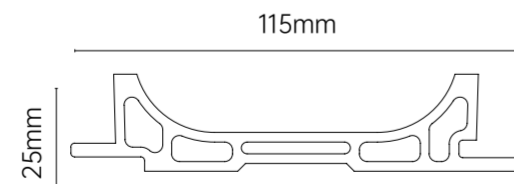

适用场景 Application Scenarios

室内墙面装饰
Indoor Wall Decoration

高端商业及住宅空间
High-end commercial and residential spaces

M1025 玛格线 Decor panel

M1025 玛格线 Decor panel

长度: 3m/支 Length: 3m per piece

洽谈区: M1025 玛格线 +MH-3021
Negotiation Area: M1025 Decor Panel + MH-3021

M1525 玛格线 Decor panel

长度：3m/支 Length: 3m per piece

中古卧室：M1525 玛格线 + MH-686c + MH-201
Retro Chinese Style Room: M1525 Decor Panel+ MH-686c + MH-201

中古卧室：M1525 玛格线 +MH-686c+MH-201
Retro Chinese Style Room: M1525 Decor Panel+ MH-686c + MH-201