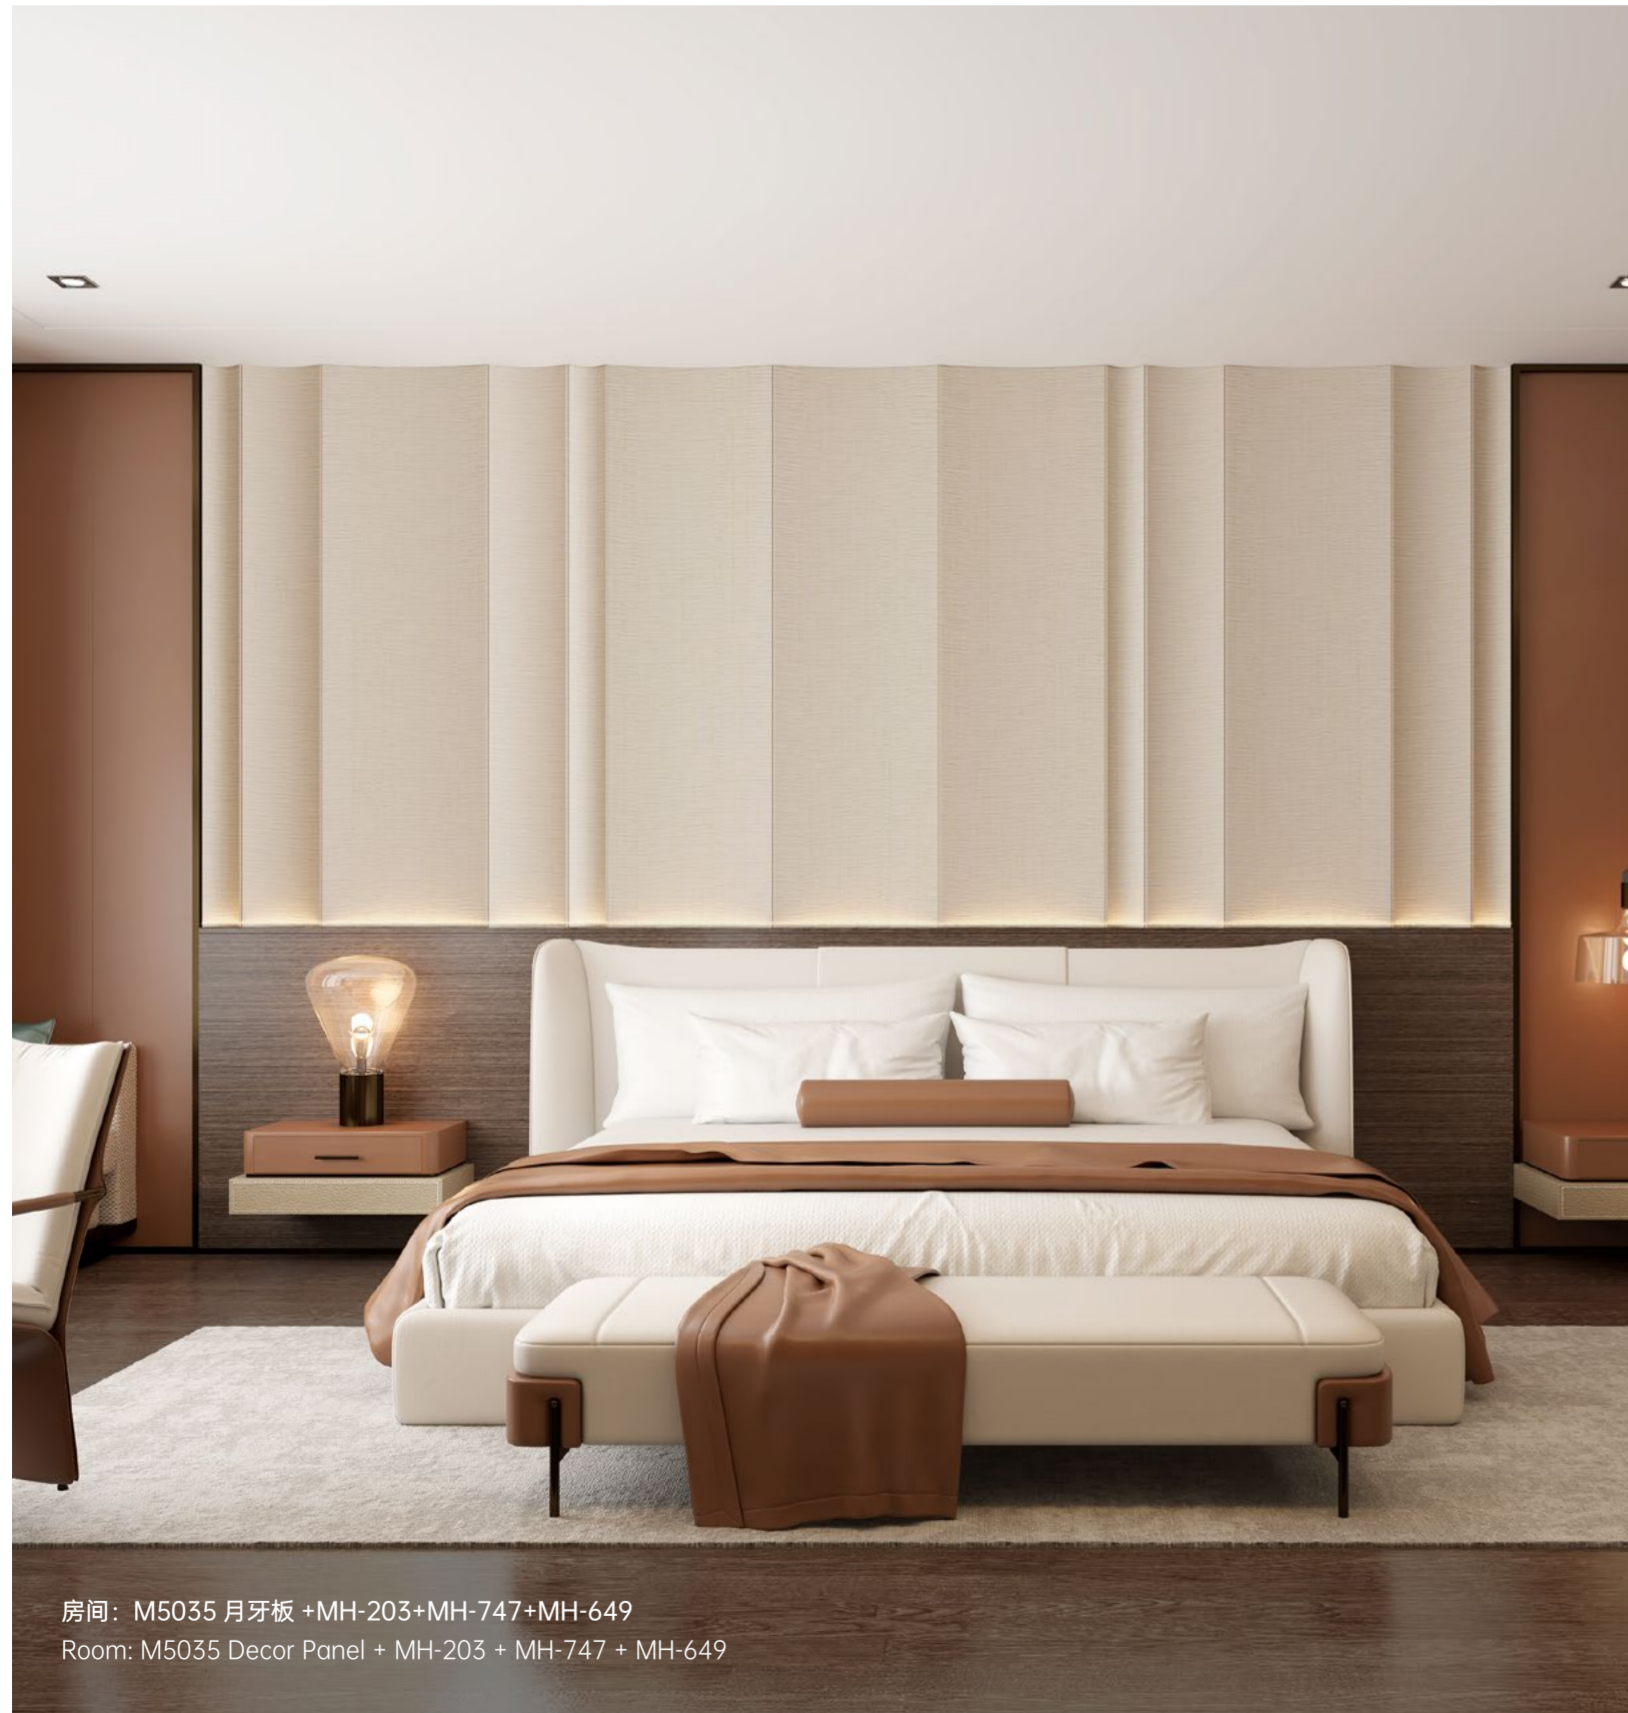

客厅: M1235 月牙板 +MH-648
Living room: M1235 Decor Panel + MH-648

适用场景 Application Scenarios

室内墙面装饰
Indoor Wall Decoration

高端商业及住宅空间
High-end commercial and residential spaces

M1235 月牙板 Decor panel

M1235 月牙板 Decor panel

长度: 3m/支 Length: 3m per piece

卧室: M1235 月牙板 +MH-686c+MH-201
Room: M1235 Decor Panel + MH-686c + MH-201

M5035 月牙板 Decor panel

长度 : 3m/ 支 Length: 3m per piece

房间: M5035 月牙板 +MH-203+MH-747+MH-649
Room: M5035 Decor Panel + MH-203 + MH-747 + MH-649